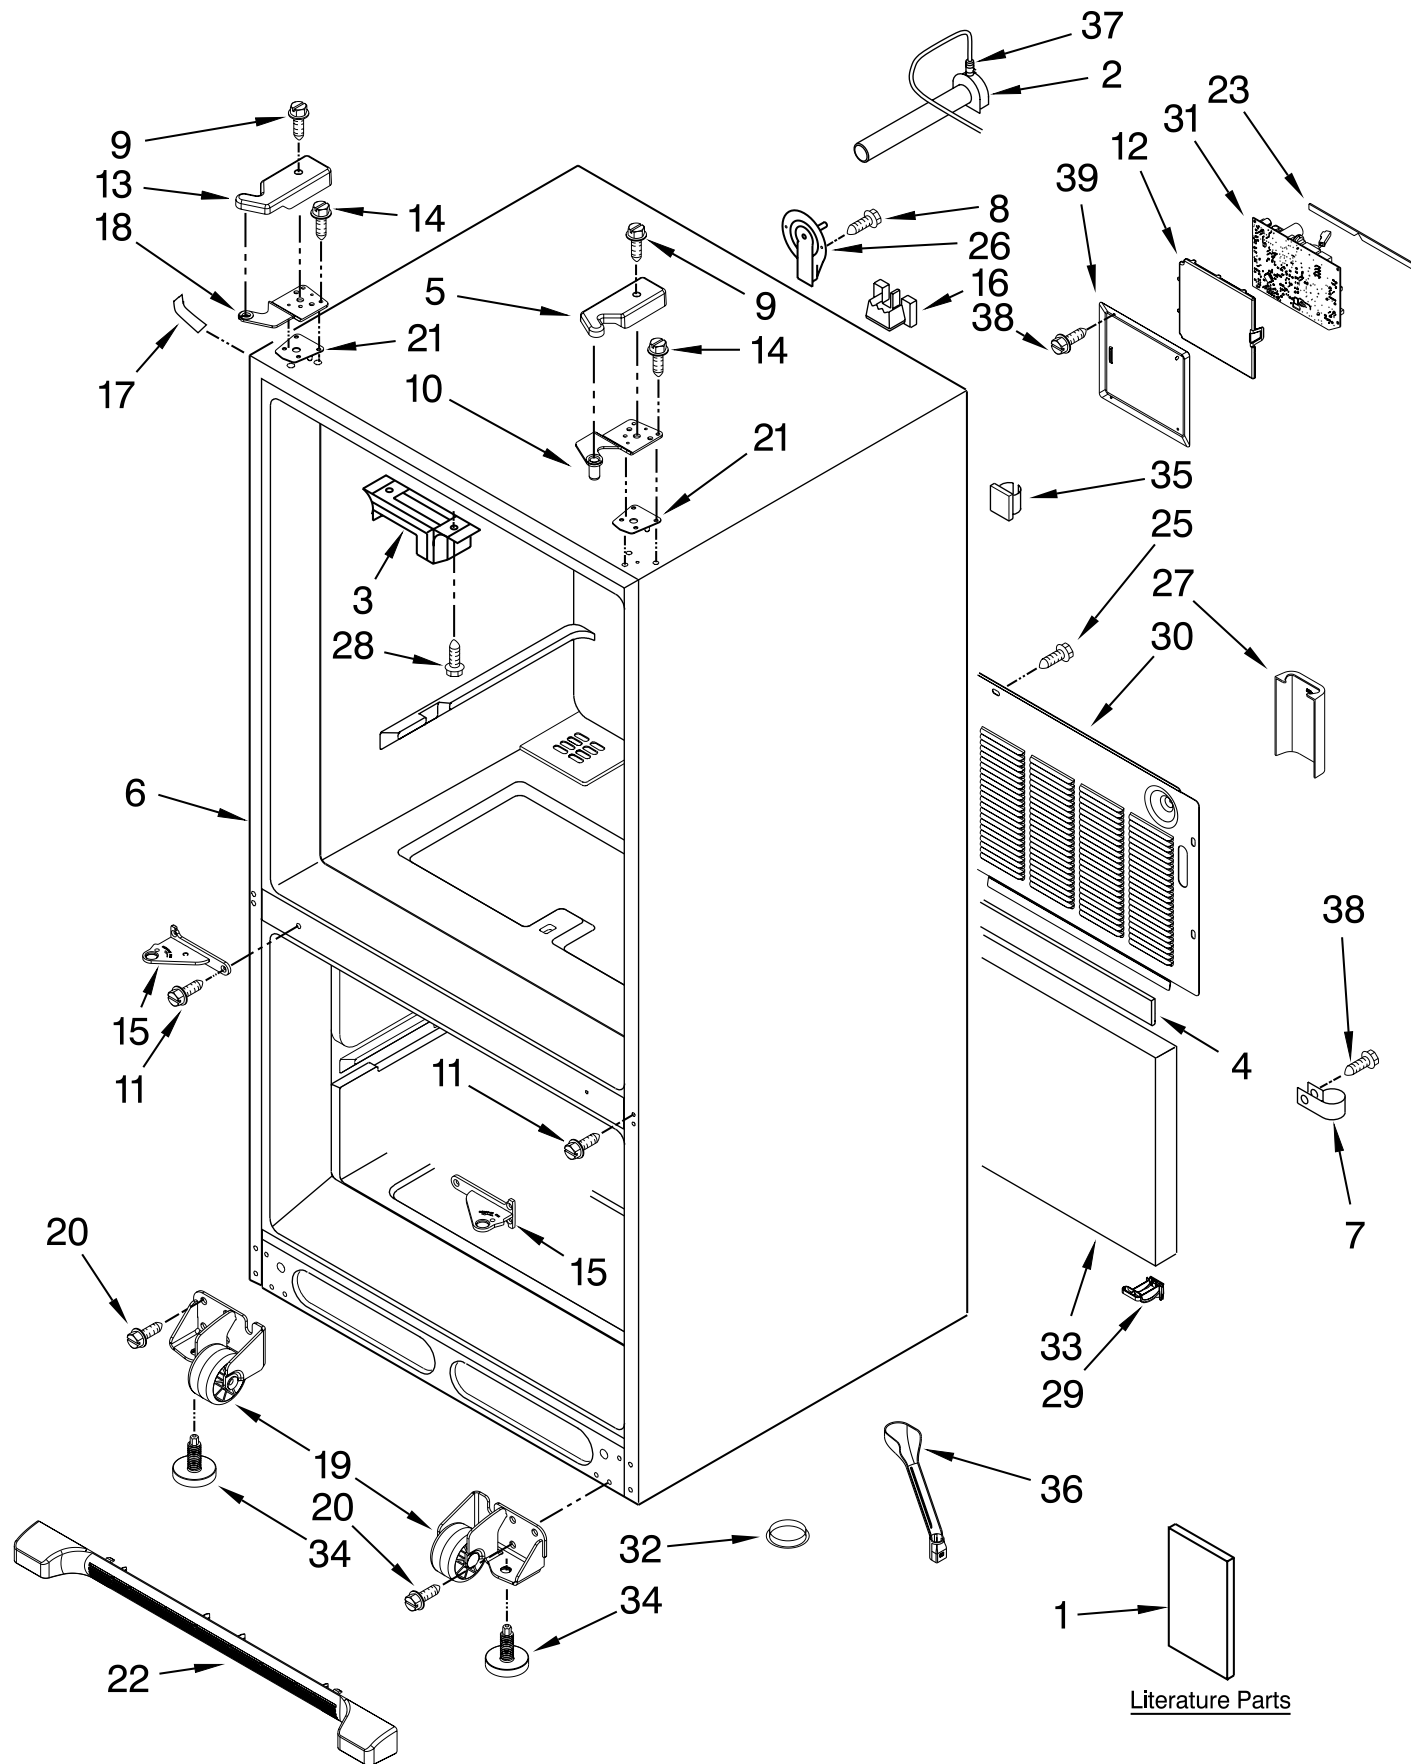

For Models: KBFS25EWWH7, KBFS25EWBL7

(White)

(Black)

FOR ORDERING INFORMATION REFER TO PARTS PRICE LIST

CABINET PARTS

For Models: KBFS25EWWH7, KBFS25EWBL7

(White)

(Black)

Illus. No.	Part No.	DESCRIPTION	Illus. No.	Part No.	DESCRIPTION	Illus. No.	Part No.	DESCRIPTION
1		Literature Parts	13		Cover, Left Hinge	22		Grille, Toe
	W10480706	Tech Sheet		12962301W	White		W10244559N	White
	W10366208	Owners Manual		12962301B	Black		W10244561N	Black
	W10273820	Energy Guide	14	12992403	Screw (6)	23	12957801	Gasket, HV Box
2	10463203	Elbow, Fill Tube	15		Hinge, Center	25	12990511	Screw
3	12698403	Block, Pivot		13000001WD	White – LH	26	12726003	Cover, Water Line
4	B5759655	Gasket		13000002WD	White – RH	27	W10208593	Guard, Water Valve
5		Cover, Right Hinge		13000007ED	Black–LH	28	12990303	Screw (2)
	12962302W	White		13000008ED	Black–RH	29	12831101	Sweep, Dual Tube
	12962302B	Black	16	12777701	Block, Fill Tube	30	W10211855	Cover, Unit
6		Cabinet (Not A Serviceable Part)	17		Cover, Corner (2)	31	W10317076	Board, Control
				12587703W	White	32	A3076901	Plug, Button
7	M0108107	Clamp, Tube		12587703B	Black	33	12820505	Insulation, Sound
8	12990504	Screw	18	12963204ED	Hinge, Top Left	34	W10141622	Brake, Foot
9	12992602	Screw	19		Roller Assembly	35	M0104106	Clip (2)
10	12963205ED	Hinge, Top Right		W10275850	Left	36	W10210988	Tube, Drain
11	W10339086	Screw		W10275849	Right	37	M0114003	Clip
12	W10296541	Lid, HV Box	20	12991302	Screw (8)	38	12990702	Screw
			21		Shim, Hinge	39	12961602	Cover–Control Box
				12999501	Left			
				12999502	Right